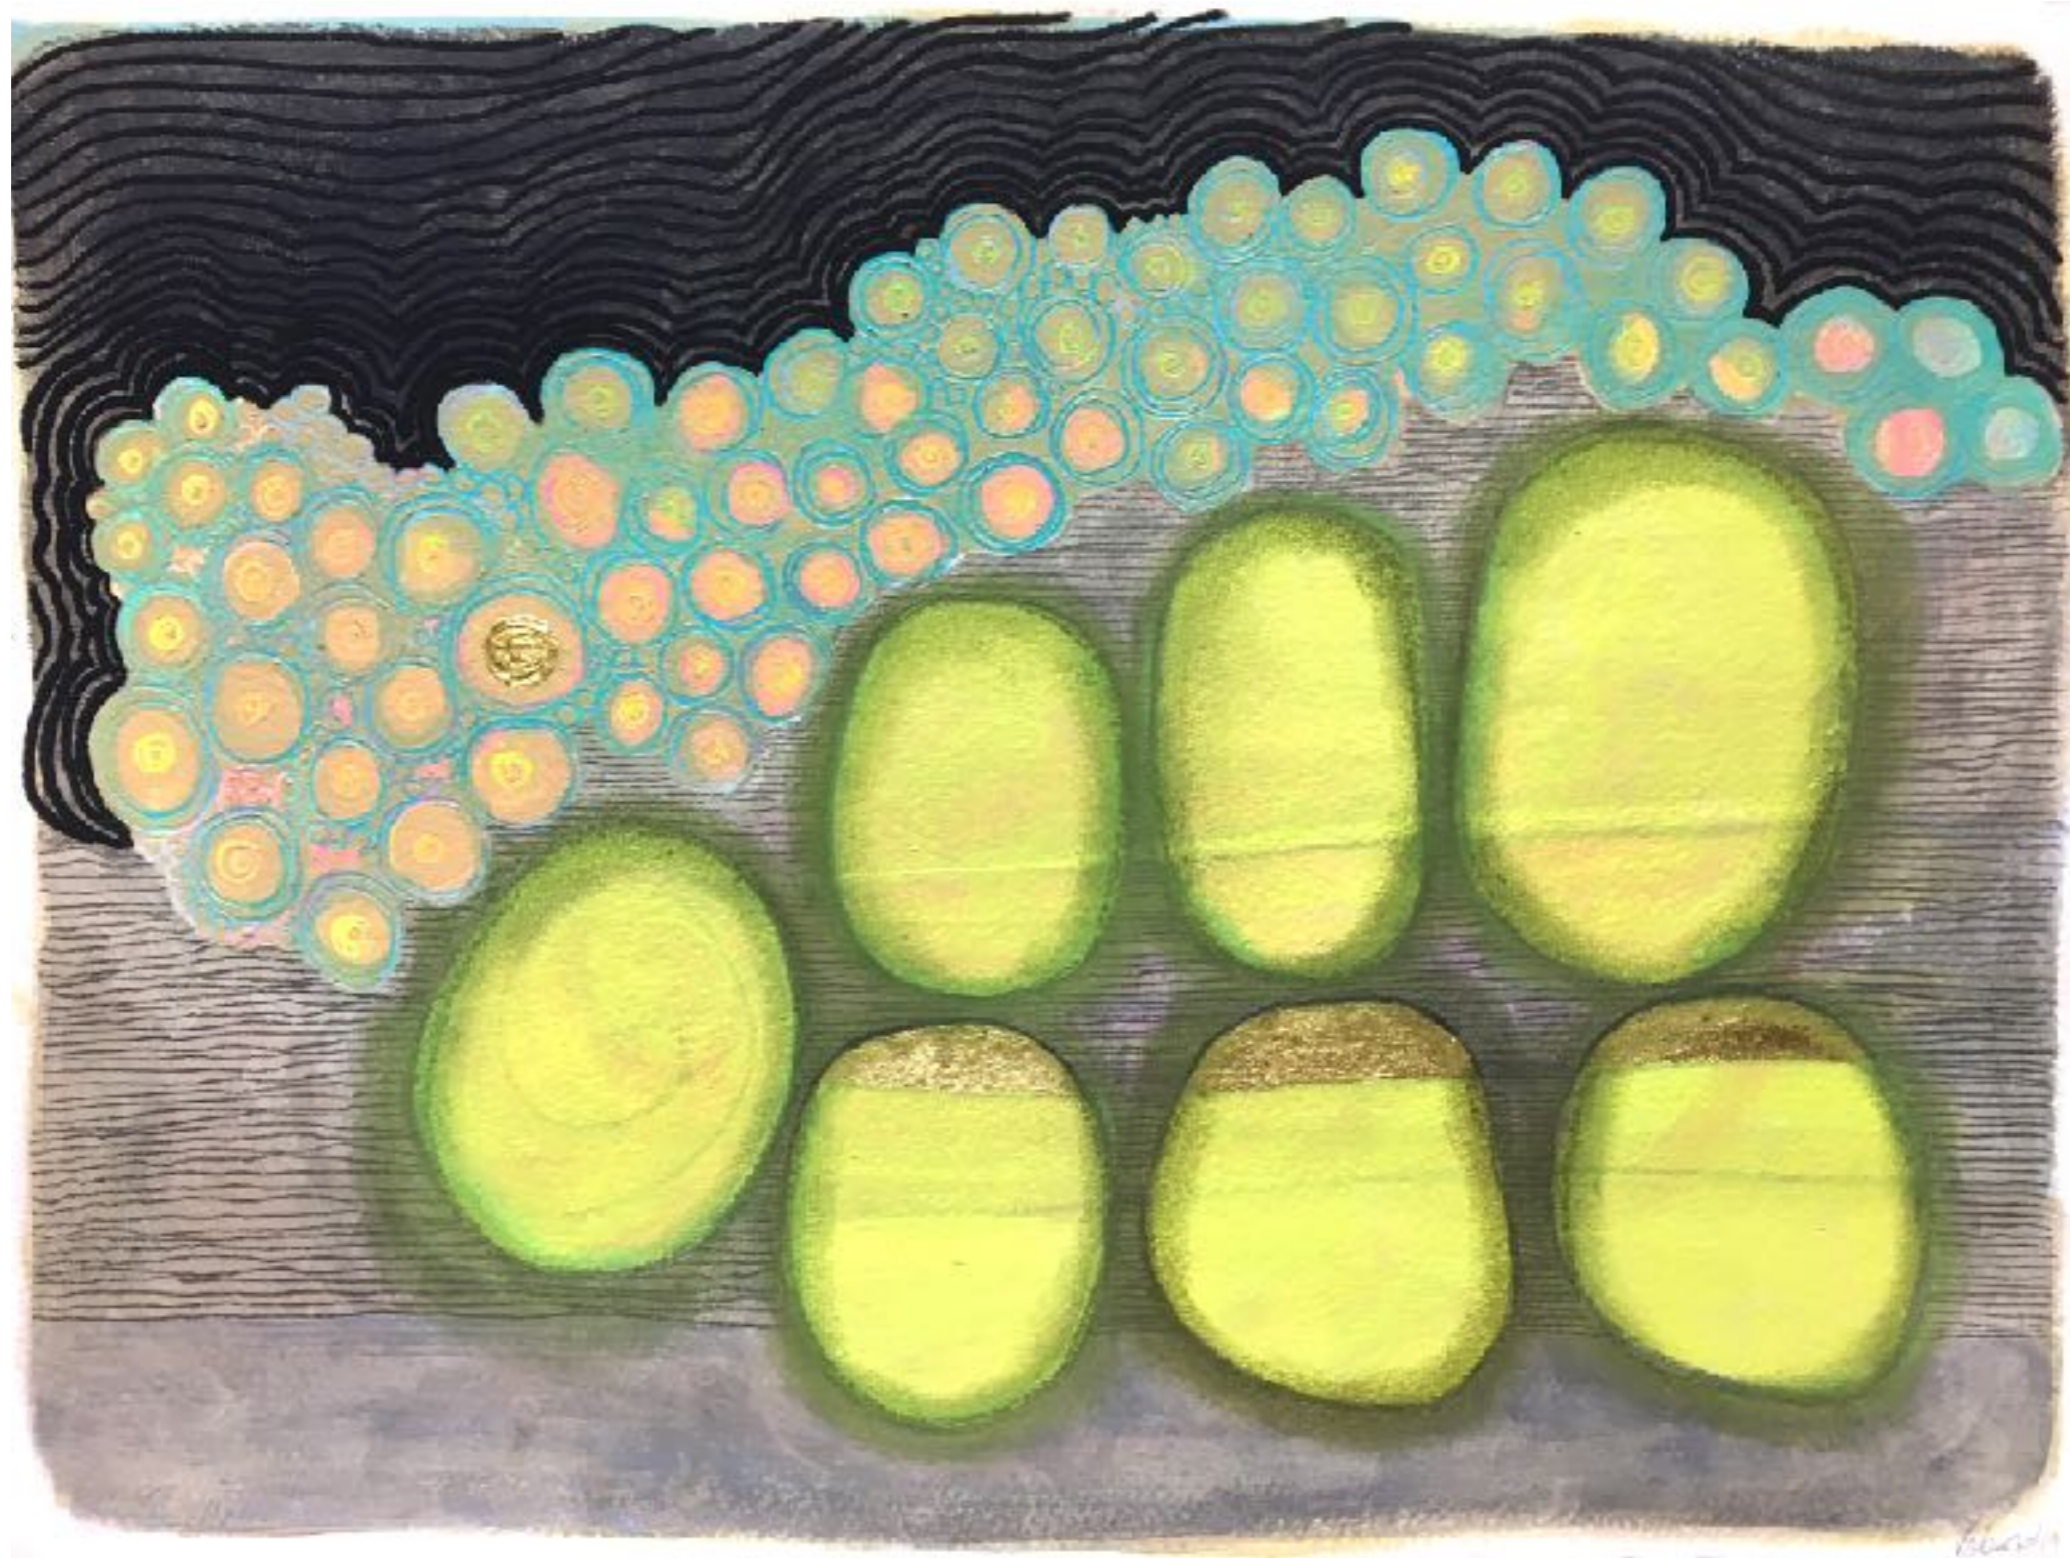

Brewing / Brassage / Gestando
Ink, acrylic and goldleaf on paper / Encre, acrylique et feuille d'or sur papier / Tinta, acrílico y pan de oro sobre papel
11 x 15 inch. / 29 x 38 cm.
2019